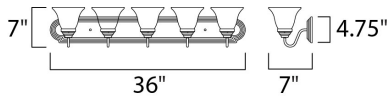

**MEASUREMENTS**

DIMENSION : 36" W x 7" H x 8" Ext  
 BACK PLATE : 36" W x 4.75" H x 4.07" HCO  
 HANGING WEIGHT : 8.6 lb

**LAMPING**

INPUT VOLTAGE : 120V  
 BULB : 5 x 60W Incandescent E26 Medium , 300W Total  
 BULB INCLUDED : (Not Included)  
 DIMMABLE : Yes