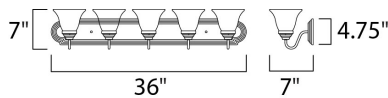

MEASUREMENTS

DIMENSION : 36" W x 7" H x 8" Ext
 BACK PLATE : 36" W x 4.75" H x 4.07" HCO
 HANGING WEIGHT : 8.6 lb

LAMPING

INPUT VOLTAGE : 120V
 BULB : 5 x 60W Incandescent E26 Medium , 300W Total
 BULB INCLUDED : (Not Included)
 DIMMABLE : Yes