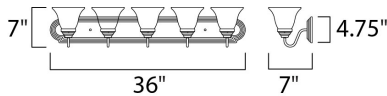

MEASUREMENTS

DIMENSION : 36" W x 7" H x 8" Ext
 BACK PLATE : 36" W x 4.75" H x 4.07" HCO
 HANGING WEIGHT : 8.6 lb

LAMPING

INPUT VOLTAGE : 120V
 BULB : 5 x 60W Incandescent E26 Medium , 300W Total
 BULB INCLUDED : (Not Included)
 DIMMABLE : Yes