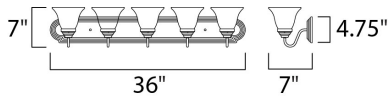

MEASUREMENTS

DIMENSION : 36" W x 7" H x 8" Ext
 BACK PLATE : 36" W x 4.75" H x 4.07" HCO
 HANGING WEIGHT : 8.6 lb

LAMPING

INPUT VOLTAGE : 120V
 BULB : 5 x 60W Incandescent E26 Medium , 300W Total
 BULB INCLUDED : (Not Included)
 DIMMABLE : Yes