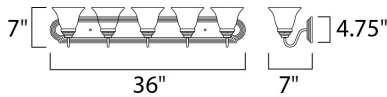

MEASUREMENTS

DIMENSION : 36" W x 7" H x 8" Ext
 BACK PLATE : 36" W x 4.75" H x 4.07" HCO
 HANGING WEIGHT : 8.6 lb

LAMPING

INPUT VOLTAGE : 120V
 BULB : 5 x 60W Incandescent E26 Medium , 300W Total
 BULB INCLUDED : (Not Included)
 DIMMABLE : Yes