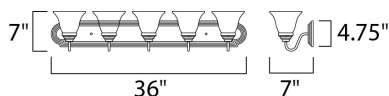

**MEASUREMENTS**

DIMENSION : 36" W x 7" H x 8" Ext  
 BACK PLATE : 36" W x 4.75" H x 4.07" HCO  
 HANGING WEIGHT : 8.6 lb

**LAMPING**

INPUT VOLTAGE : 120V  
 BULB : 5 x 60W Incandescent E26 Medium , 300W Total  
 BULB INCLUDED : (Not Included)  
 DIMMABLE : Yes