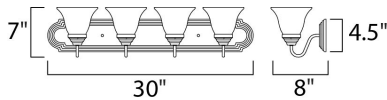

MEASUREMENTS

- DIMENSION : 30" W x 7" H x 8" Ext
- BACK PLATE : 26.38" W x 4.75" H x 4.07" HCO
- HANGING WEIGHT : 6.83 lb

LAMPING

- INPUT VOLTAGE : 120V
- BULB : 4 x 60W Incandescent E26 Medium , 240W Total
- BULB INCLUDED : (Not Included)
- DIMMABLE : Yes