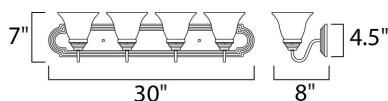

**MEASUREMENTS**

- DIMENSION : 30" W x 7" H x 8" Ext
- BACK PLATE : 26.38" W x 4.75" H x 4.07" HCO
- HANGING WEIGHT : 6.83 lb

**LAMPING**

- INPUT VOLTAGE : 120V
- BULB : 4 x 60W Incandescent E26 Medium , 240W Total
- BULB INCLUDED : (Not Included)
- DIMMABLE : Yes