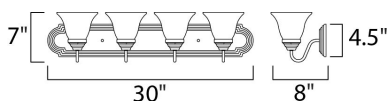

MEASUREMENTS

DIMENSION : 30" W x 7" H x 8" Ext
 BACK PLATE : 26.38" W x 4.75" H x 4.07" HCO
 HANGING WEIGHT : 6.83 lb

LAMPING

INPUT VOLTAGE : 120V
 BULB : 4 x 60W Incandescent E26 Medium , 240W Total
 BULB INCLUDED : (Not Included)
 DIMMABLE : Yes