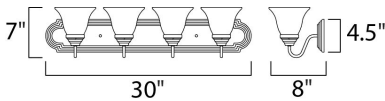

MEASUREMENTS

DIMENSION : 30" W x 7" H x 8" Ext
 BACK PLATE : 26.38" W x 4.75" H x 4.07" HCO
 HANGING WEIGHT : 6.83 lb

LAMPING

INPUT VOLTAGE : 120V
 BULB : 4 x 60W Incandescent E26 Medium , 240W Total
 BULB INCLUDED : (Not Included)
 DIMMABLE : Yes