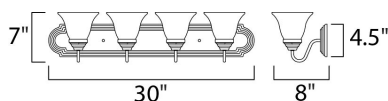

**MEASUREMENTS**

DIMENSION : 30" W x 7" H x 8" Ext  
 BACK PLATE : 26.38" W x 4.75" H x 4.07" HCO  
 HANGING WEIGHT : 6.83 lb

**LAMPING**

INPUT VOLTAGE : 120V  
 BULB : 4 x 60W Incandescent E26 Medium , 240W Total  
 BULB INCLUDED : (Not Included)  
 DIMMABLE : Yes