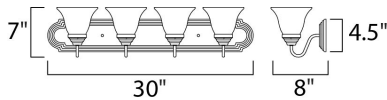

**MEASUREMENTS**

DIMENSION : 30" W x 7" H x 8" Ext  
 BACK PLATE : 26.38" W x 4.75" H x 4.07" HCO  
 HANGING WEIGHT : 6.83 lb

**LAMPING**

INPUT VOLTAGE : 120V  
 BULB : 4 x 60W Incandescent E26 Medium , 240W Total  
 BULB INCLUDED : (Not Included)  
 DIMMABLE : Yes