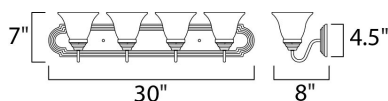

MEASUREMENTS

DIMENSION : 30" W x 7" H x 8" Ext
 BACK PLATE : 26.38" W x 4.75" H x 4.07" HCO
 HANGING WEIGHT : 6.83 lb

LAMPING

INPUT VOLTAGE : 120V
 BULB : 4 x 60W Incandescent E26 Medium , 240W Total
 BULB INCLUDED : (Not Included)
 DIMMABLE : Yes