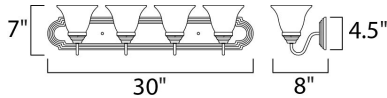

MEASUREMENTS

DIMENSION : 30" W x 7" H x 8" Ext
 BACK PLATE : 26.38" W x 4.75" H x 4.07" HCO
 HANGING WEIGHT : 6.83 lb

LAMPING

INPUT VOLTAGE : 120V
 BULB : 4 x 60W Incandescent E26 Medium , 240W Total
 BULB INCLUDED : (Not Included)
 DIMMABLE : Yes