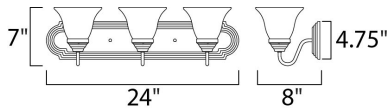

**MEASUREMENTS**

DIMENSION : 24" W x 7" H x 8" Ext  
 BACK PLATE : 24" W x 4.75" H x 4.07" HCO  
 HANGING WEIGHT : 4.7 lb

**LAMPING**

INPUT VOLTAGE : 120V  
 BULB : 3 x 60W Incandescent E26 Medium , 180W Total  
 BULB INCLUDED : (Not Included)  
 DIMMABLE : Yes