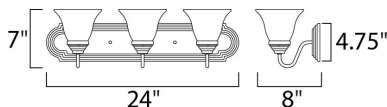

**MEASUREMENTS**

DIMENSION : 24" W x 7" H x 8" Ext  
 BACK PLATE : 24" W x 4.75" H x 4.07" HCO  
 HANGING WEIGHT : 4.7 lb

**LAMPING**

INPUT VOLTAGE : 120V  
 BULB : 3 x 60W Incandescent E26 Medium , 180W Total  
 BULB INCLUDED : (Not Included)  
 DIMMABLE : Yes