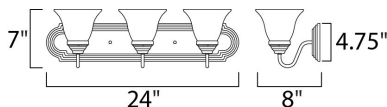

MEASUREMENTS

DIMENSION : 24" W x 7" H x 8" Ext
 BACK PLATE : 24" W x 4.75" H x 4.07" HCO
 HANGING WEIGHT : 4.7 lb

LAMPING

INPUT VOLTAGE : 120V
 BULB : 3 x 60W Incandescent E26 Medium , 180W Total
 BULB INCLUDED : (Not Included)
 DIMMABLE : Yes