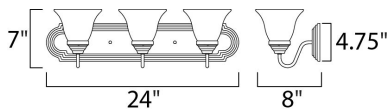

MEASUREMENTS

- DIMENSION : 24" W x 7" H x 8" Ext
- BACK PLATE : 24" W x 4.75" H x 4.07" HCO
- HANGING WEIGHT : 4.7 lb

LAMPING

- INPUT VOLTAGE : 120V
- BULB : 3 x 60W Incandescent E26 Medium , 180W Total
- BULB INCLUDED : (Not Included)
- DIMMABLE : Yes