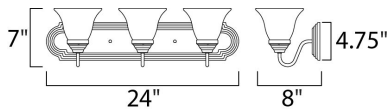

**MEASUREMENTS**

DIMENSION : 24" W x 7" H x 8" Ext  
 BACK PLATE : 24" W x 4.75" H x 4.07" HCO  
 HANGING WEIGHT : 4.7 lb

**LAMPING**

INPUT VOLTAGE : 120V  
 BULB : 3 x 60W Incandescent E26 Medium , 180W Total  
 BULB INCLUDED : (Not Included)  
 DIMMABLE : Yes