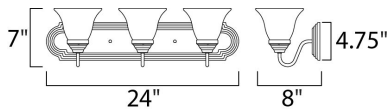

MEASUREMENTS

DIMENSION : 24" W x 7" H x 8" Ext
 BACK PLATE : 24" W x 4.75" H x 4.07" HCO
 HANGING WEIGHT : 4.7 lb

LAMPING

INPUT VOLTAGE : 120V
 BULB : 3 x 60W Incandescent E26 Medium , 180W Total
 BULB INCLUDED : (Not Included)
 DIMMABLE : Yes