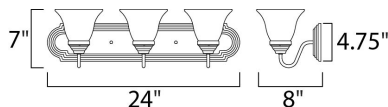

**MEASUREMENTS**

DIMENSION : 24" W x 7" H x 8" Ext  
 BACK PLATE : 24" W x 4.75" H x 4.07" HCO  
 HANGING WEIGHT : 4.7 lb

**LAMPING**

INPUT VOLTAGE : 120V  
 BULB : 3 x 60W Incandescent E26 Medium , 180W Total  
 BULB INCLUDED : (Not Included)  
 DIMMABLE : Yes