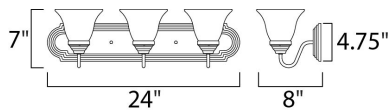

MEASUREMENTS

DIMENSION : 24" W x 7" H x 8" Ext
 BACK PLATE : 24" W x 4.75" H x 4.07" HCO
 HANGING WEIGHT : 4.7 lb

LAMPING

INPUT VOLTAGE : 120V
 BULB : 3 x 60W Incandescent E26 Medium , 180W Total
 BULB INCLUDED : (Not Included)
 DIMMABLE : Yes