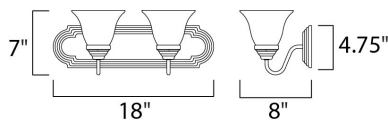

**MEASUREMENTS**

DIMENSION : 18" W x 7" H x 8" Ext  
 BACK PLATE : 18" W x 4.75" H x 4.07" HCO  
 HANGING WEIGHT : 3.88 lb

**LAMPING**

INPUT VOLTAGE : 120V  
 BULB : 2 x 60W Incandescent E26 Medium , 120W Total  
 BULB INCLUDED : (Not Included)  
 DIMMABLE : Yes