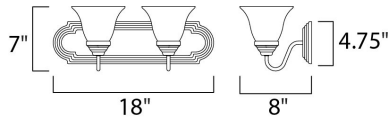

MEASUREMENTS

DIMENSION : 18" W x 7" H x 8" Ext
 BACK PLATE : 18" W x 4.75" H x 4.07" HCO
 HANGING WEIGHT : 3.88 lb

LAMPING

INPUT VOLTAGE : 120V
 BULB : 2 x 60W Incandescent E26 Medium , 120W Total
 BULB INCLUDED : (Not Included)
 DIMMABLE : Yes