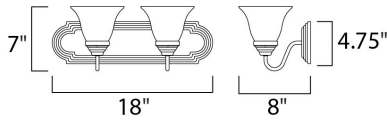

**MEASUREMENTS**

DIMENSION : 18" W x 7" H x 8" Ext  
 BACK PLATE : 18" W x 4.75" H x 4.07" HCO  
 HANGING WEIGHT : 3.88 lb

**LAMPING**

INPUT VOLTAGE : 120V  
 BULB : 2 x 60W Incandescent E26 Medium , 120W Total  
 BULB INCLUDED : (Not Included)  
 DIMMABLE : Yes