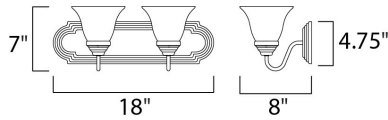

**MEASUREMENTS**

DIMENSION : 18" W x 7" H x 8" Ext  
 BACK PLATE : 18" W x 4.75" H x 4.07" HCO  
 HANGING WEIGHT : 3.88 lb

**LAMPING**

INPUT VOLTAGE : 120V  
 BULB : 2 x 60W Incandescent E26 Medium , 120W Total  
 BULB INCLUDED : (Not Included)  
 DIMMABLE : Yes