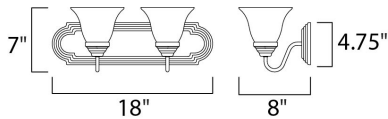

**MEASUREMENTS**

DIMENSION : 18" W x 7" H x 8" Ext  
 BACK PLATE : 18" W x 4.75" H x 4.07" HCO  
 HANGING WEIGHT : 3.88 lb

**LAMPING**

INPUT VOLTAGE : 120V  
 BULB : 2 x 60W Incandescent E26 Medium , 120W Total  
 BULB INCLUDED : (Not Included)  
 DIMMABLE : Yes