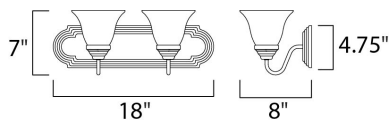

**MEASUREMENTS**

DIMENSION : 18" W x 7" H x 8" Ext  
 BACK PLATE : 18" W x 4.75" H x 4.07" HCO  
 HANGING WEIGHT : 3.88 lb

**LAMPING**

INPUT VOLTAGE : 120V  
 BULB : 2 x 60W Incandescent E26 Medium , 120W Total  
 BULB INCLUDED : (Not Included)  
 DIMMABLE : Yes