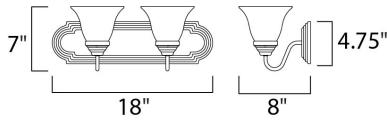

**MEASUREMENTS**

- DIMENSION : 18" W x 7" H x 8" Ext
- BACK PLATE : 18" W x 4.75" H x 4.07" HCO
- HANGING WEIGHT : 3.88 lb

**LAMPING**

- INPUT VOLTAGE : 120V
- BULB : 2 x 60W Incandescent E26 Medium , 120W Total
- BULB INCLUDED : (Not Included)
- DIMMABLE : Yes