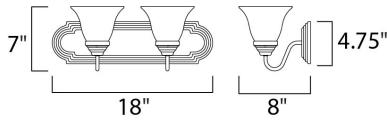

MEASUREMENTS

DIMENSION : 18" W x 7" H x 8" Ext
 BACK PLATE : 18" W x 4.75" H x 4.07" HCO
 HANGING WEIGHT : 3.88 lb

LAMPING

INPUT VOLTAGE : 120V
 BULB : 2 x 60W Incandescent E26 Medium , 120W Total
 BULB INCLUDED : (Not Included)
 DIMMABLE : Yes