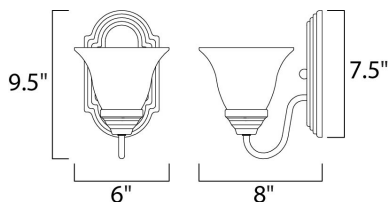

**MEASUREMENTS**

DIMENSION : 6" W x 9.5" H x 8" Ext  
 MAX OAH : 5" W x 7.5" H  
 HANGING WEIGHT : 1.43 lb

**LAMPING**

INPUT VOLTAGE : 120V  
 BULB : 1 x 60W Incandescent E26 Medium , 60W Total  
 BULB INCLUDED : (Not Included)  
 DIMMABLE : Yes