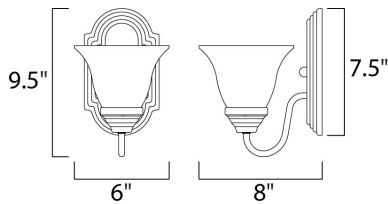

**MEASUREMENTS**

DIMENSION : 6" W x 9.5" H x 8" Ext  
 MAX OAH : 5" W x 7.5" H  
 HANGING WEIGHT : 1.43 lb

**LAMPING**

INPUT VOLTAGE : 120V  
 BULB : 1 x 60W Incandescent E26 Medium , 60W Total  
 BULB INCLUDED : (Not Included)  
 DIMMABLE : Yes