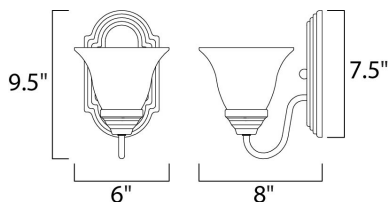

MEASUREMENTS

DIMENSION : 6" W x 9.5" H x 8" Ext
 MAX OAH : 5" W x 7.5" H
 HANGING WEIGHT : 1.43 lb

LAMPING

INPUT VOLTAGE : 120V
 BULB : 1 x 60W Incandescent E26 Medium , 60W Total
 BULB INCLUDED : (Not Included)
 DIMMABLE : Yes