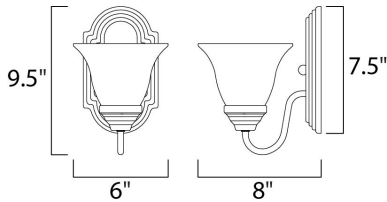

**MEASUREMENTS**

DIMENSION : 6" W x 9.5" H x 8" Ext  
 MAX OAH : 5" W x 7.5" H  
 HANGING WEIGHT : 1.43 lb

**LAMPING**

INPUT VOLTAGE : 120V  
 BULB : 1 x 60W Incandescent E26 Medium , 60W Total  
 BULB INCLUDED : (Not Included)  
 DIMMABLE : Yes