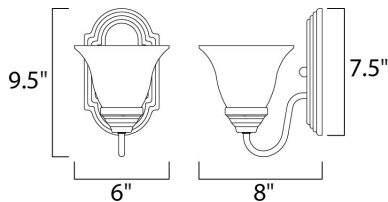

MEASUREMENTS

DIMENSION : 6" W x 9.5" H x 8" Ext
 MAX OAH : 5" W x 7.5" H
 HANGING WEIGHT : 1.43 lb

LAMPING

INPUT VOLTAGE : 120V
 BULB : 1 x 60W Incandescent E26 Medium , 60W Total
 BULB INCLUDED : (Not Included)
 DIMMABLE : Yes