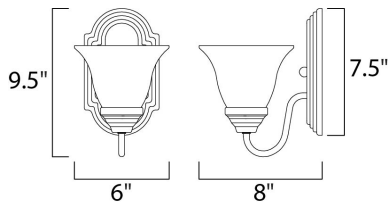

**MEASUREMENTS**

DIMENSION : 6" W x 9.5" H x 8" Ext  
 MAX OAH : 5" W x 7.5" H  
 HANGING WEIGHT : 1.43 lb

**LAMPING**

INPUT VOLTAGE : 120V  
 BULB : 1 x 60W Incandescent E26 Medium , 60W Total  
 BULB INCLUDED : (Not Included)  
 DIMMABLE : Yes