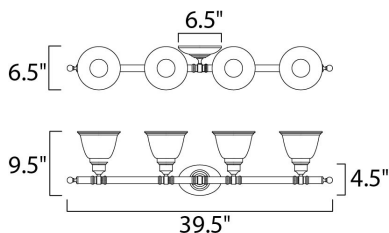

**MEASUREMENTS**

DIMENSION : 39.5" W x 9.5" H x 6.5" Ext  
 BACK PLATE : 6.5" W x 4.5" H x 7.3" HCO  
 HANGING WEIGHT : 7.7 lb

**LAMPING**

INPUT VOLTAGE : 120V  
 BULB : 4 x 60W Incandescent E26 Medium , 240W Total  
 BULB INCLUDED : (Not Included)  
 DIMMABLE : Yes