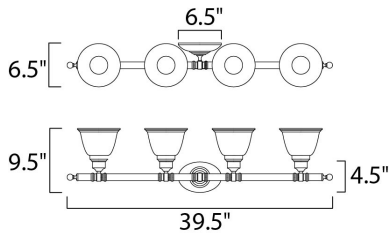

MEASUREMENTS

DIMENSION : 39.5" W x 9.5" H x 6.5" Ext
 BACK PLATE : 6.5" W x 4.5" H x 7.3" HCO
 HANGING WEIGHT : 7.7 lb

LAMPING

INPUT VOLTAGE : 120V
 BULB : 4 x 60W Incandescent E26 Medium , 240W Total
 BULB INCLUDED : (Not Included)
 DIMMABLE : Yes