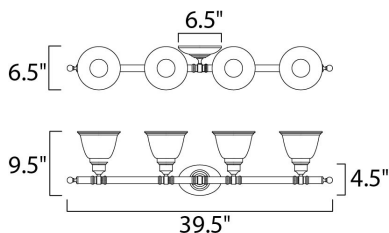

MEASUREMENTS

DIMENSION : 39.5" W x 9.5" H x 6.5" Ext
 BACK PLATE : 6.5" W x 4.5" H x 7.3" HCO
 HANGING WEIGHT : 7.7 lb

LAMPING

INPUT VOLTAGE : 120V
 BULB : 4 x 60W Incandescent E26 Medium , 240W Total
 BULB INCLUDED : (Not Included)
 DIMMABLE : Yes