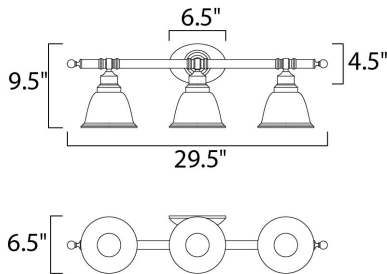

**MEASUREMENTS**

DIMENSION : 29.5" W x 9.5" H x 6.5" Ext  
 BACK PLATE : 6.42" W x 4.53" H x 2.25" HCO  
 HANGING WEIGHT : 5.95 lb

**LAMPING**

INPUT VOLTAGE : 120V  
 BULB : 3 x 60W Incandescent E26 Medium , 180W Total  
 BULB INCLUDED : (Not Included)  
 DIMMABLE : Yes