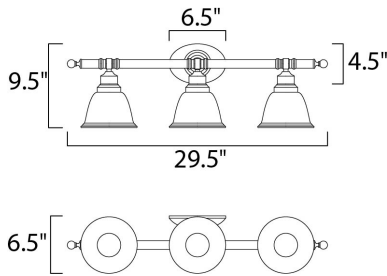

MEASUREMENTS

DIMENSION : 29.5" W x 9.5" H x 6.5" Ext
 BACK PLATE : 6.42" W x 4.53" H x 2.25" HCO
 HANGING WEIGHT : 5.95 lb

LAMPING

INPUT VOLTAGE : 120V
 BULB : 3 x 60W Incandescent E26 Medium , 180W Total
 BULB INCLUDED : (Not Included)
 DIMMABLE : Yes