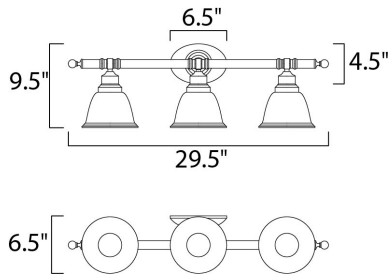

**MEASUREMENTS**

DIMENSION : 29.5" W x 9.5" H x 6.5" Ext  
 BACK PLATE : 6.42" W x 4.53" H x 2.25" HCO  
 HANGING WEIGHT : 5.95 lb

**LAMPING**

INPUT VOLTAGE : 120V  
 BULB : 3 x 60W Incandescent E26 Medium , 180W Total  
 BULB INCLUDED : (Not Included)  
 DIMMABLE : Yes