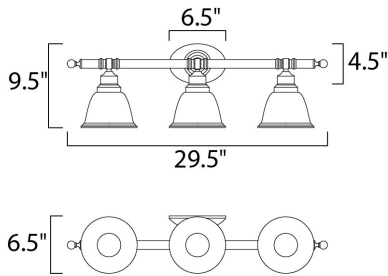

**MEASUREMENTS**

DIMENSION : 29.5" W x 9.5" H x 6.5" Ext  
 BACK PLATE : 6.42" W x 4.53" H x 2.25" HCO  
 HANGING WEIGHT : 5.95 lb

**LAMPING**

INPUT VOLTAGE : 120V  
 BULB : 3 x 60W Incandescent E26 Medium , 180W Total  
 BULB INCLUDED : (Not Included)  
 DIMMABLE : Yes