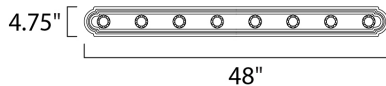

MEASUREMENTS

DIMENSION : 48" W x 4.75" H x 5" Ext
 BACK PLATE : 4" W x 43.5" H x 2.3" HCO
 HANGING WEIGHT : 4.19 lb

LAMPING

INPUT VOLTAGE : 120V
 BULB : 8 x 60W Incandescent E26 Medium , 480W Total
 BULB INCLUDED : (Not Included)
 DIMMABLE : Yes