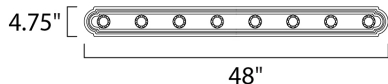

MEASUREMENTS

DIMENSION : 48" W x 4.75" H x 5" Ext
 BACK PLATE : 4" W x 43.5" H x 2.3" HCO
 HANGING WEIGHT : 4.19 lb

LAMPING

INPUT VOLTAGE : 120V
 BULB : 8 x 60W Incandescent E26 Medium , 480W Total
 BULB INCLUDED : (Not Included)
 DIMMABLE : Yes