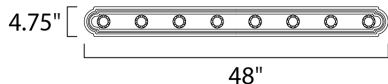

**MEASUREMENTS**

DIMENSION : 48" W x 4.75" H x 5" Ext  
 BACK PLATE : 4" W x 43.5" H x 2.3" HCO  
 HANGING WEIGHT : 4.19 lb

**LAMPING**

INPUT VOLTAGE : 120V  
 BULB : 8 x 60W Incandescent E26 Medium , 480W Total  
 BULB INCLUDED : (Not Included)  
 DIMMABLE : Yes