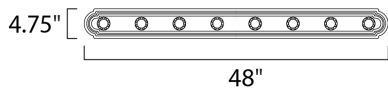

MEASUREMENTS

DIMENSION : 48" W x 4.75" H x 5" Ext
 BACK PLATE : 4" W x 43.5" H x 2.3" HCO
 HANGING WEIGHT : 4.19 lb

LAMPING

INPUT VOLTAGE : 120V
 BULB : 8 x 60W Incandescent E26 Medium , 480W Total
 BULB INCLUDED : (Not Included)
 DIMMABLE : Yes