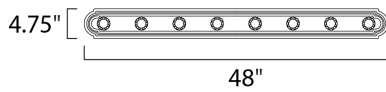

**MEASUREMENTS**

DIMENSION : 48" W x 4.75" H x 5" Ext  
 BACK PLATE : 4" W x 43.5" H x 2.3" HCO  
 HANGING WEIGHT : 4.19 lb

**LAMPING**

INPUT VOLTAGE : 120V  
 BULB : 8 x 60W Incandescent E26 Medium , 480W Total  
 BULB INCLUDED : (Not Included)  
 DIMMABLE : Yes