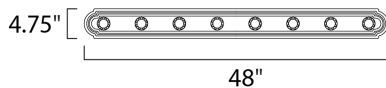

MEASUREMENTS

DIMENSION : 48" W x 4.75" H x 5" Ext
 BACK PLATE : 4" W x 43.5" H x 2.3" HCO
 HANGING WEIGHT : 4.19 lb

LAMPING

INPUT VOLTAGE : 120V
 BULB : 8 x 60W Incandescent E26 Medium , 480W Total
 BULB INCLUDED : (Not Included)
 DIMMABLE : Yes