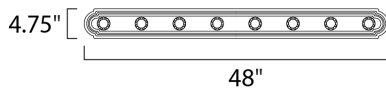

**MEASUREMENTS**

DIMENSION : 48" W x 4.75" H x 5" Ext  
 BACK PLATE : 4" W x 43.5" H x 2.3" HCO  
 HANGING WEIGHT : 4.19 lb

**LAMPING**

INPUT VOLTAGE : 120V  
 BULB : 8 x 60W Incandescent E26 Medium , 480W Total  
 BULB INCLUDED : (Not Included)  
 DIMMABLE : Yes