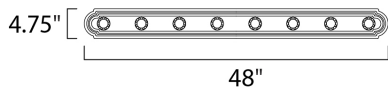

MEASUREMENTS

DIMENSION : 48" W x 4.75" H x 5" Ext
 BACK PLATE : 4" W x 43.5" H x 2.3" HCO
 HANGING WEIGHT : 4.19 lb

LAMPING

INPUT VOLTAGE : 120V
 BULB : 8 x 60W Incandescent E26 Medium , 480W Total
 BULB INCLUDED : (Not Included)
 DIMMABLE : Yes