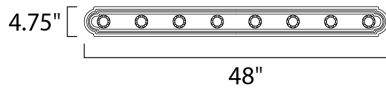

MEASUREMENTS

DIMENSION : 48" W x 4.75" H x 5" Ext
 BACK PLATE : 4" W x 43.5" H x 2.3" HCO
 HANGING WEIGHT : 4.19 lb

LAMPING

INPUT VOLTAGE : 120V
 BULB : 8 x 60W Incandescent E26 Medium , 480W Total
 BULB INCLUDED : (Not Included)
 DIMMABLE : Yes