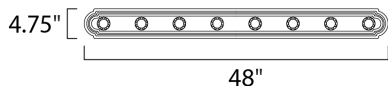

MEASUREMENTS

DIMENSION : 48" W x 4.75" H x 5" Ext
 BACK PLATE : 4" W x 43.5" H x 2.3" HCO
 HANGING WEIGHT : 4.19 lb

LAMPING

INPUT VOLTAGE : 120V
 BULB : 8 x 60W Incandescent E26 Medium , 480W Total
 BULB INCLUDED : (Not Included)
 DIMMABLE : Yes