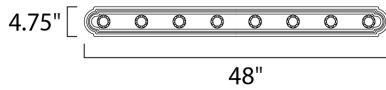

MEASUREMENTS

DIMENSION : 48" W x 4.75" H x 5" Ext
 BACK PLATE : 4" W x 43.5" H x 2.3" HCO
 HANGING WEIGHT : 4.19 lb

LAMPING

INPUT VOLTAGE : 120V
 BULB : 8 x 60W Incandescent E26 Medium , 480W Total
 BULB INCLUDED : (Not Included)
 DIMMABLE : Yes