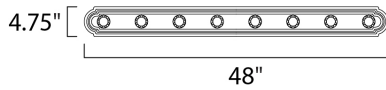

**MEASUREMENTS**

DIMENSION : 48" W x 4.75" H x 5" Ext  
 BACK PLATE : 4" W x 43.5" H x 2.3" HCO  
 HANGING WEIGHT : 4.19 lb

**LAMPING**

INPUT VOLTAGE : 120V  
 BULB : 8 x 60W Incandescent E26 Medium , 480W Total  
 BULB INCLUDED : (Not Included)  
 DIMMABLE : Yes