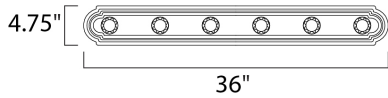

MEASUREMENTS

DIMENSION : 36" W x 4.75" H x 5" Ext
 BACK PLATE : 4" W x 32" H x 2.3" HCO
 HANGING WEIGHT : 2.8 lb

LAMPING

INPUT VOLTAGE : 120V
 BULB : 6 x 60W Incandescent E26 Medium , 360W Total
 BULB INCLUDED : (Not Included)
 DIMMABLE : Yes