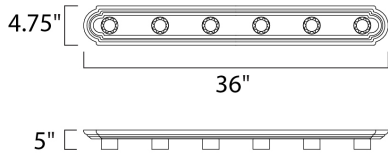

MEASUREMENTS

DIMENSION : 36" W x 4.75" H x 5" Ext
 BACK PLATE : 4" W x 32" H x 2.3" HCO
 HANGING WEIGHT : 2.8 lb

LAMPING

INPUT VOLTAGE : 120V
 BULB : 6 x 60W Incandescent E26 Medium , 360W Total
 BULB INCLUDED : (Not Included)
 DIMMABLE : Yes