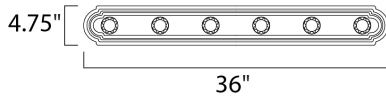

MEASUREMENTS

DIMENSION : 36" W x 4.75" H x 5" Ext
 BACK PLATE : 4" W x 32" H x 2.3" HCO
 HANGING WEIGHT : 2.8 lb

LAMPING

INPUT VOLTAGE : 120V
 BULB : 6 x 60W Incandescent E26 Medium , 360W Total
 BULB INCLUDED : (Not Included)
 DIMMABLE : Yes