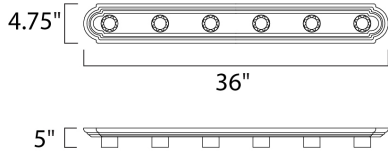

**MEASUREMENTS**

DIMENSION : 36" W x 4.75" H x 5" Ext  
 BACK PLATE : 4" W x 32" H x 2.3" HCO  
 HANGING WEIGHT : 2.8 lb

**LAMPING**

INPUT VOLTAGE : 120V  
 BULB : 6 x 60W Incandescent E26 Medium , 360W Total  
 BULB INCLUDED : (Not Included)  
 DIMMABLE : Yes