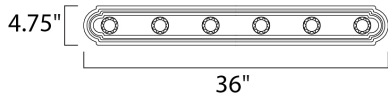

**MEASUREMENTS**

DIMENSION : 36" W x 4.75" H x 5" Ext  
 BACK PLATE : 4" W x 32" H x 2.3" HCO  
 HANGING WEIGHT : 2.8 lb

**LAMPING**

INPUT VOLTAGE : 120V  
 BULB : 6 x 60W Incandescent E26 Medium , 360W Total  
 BULB INCLUDED : (Not Included)  
 DIMMABLE : Yes