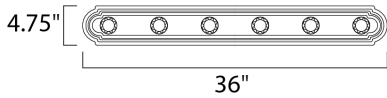

MEASUREMENTS

DIMENSION : 36" W x 4.75" H x 5" Ext
 BACK PLATE : 4" W x 32" H x 2.3" HCO
 HANGING WEIGHT : 2.8 lb

LAMPING

INPUT VOLTAGE : 120V
 BULB : 6 x 60W Incandescent E26 Medium , 360W Total
 BULB INCLUDED : (Not Included)
 DIMMABLE : Yes