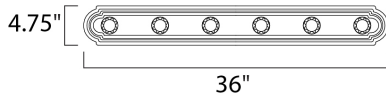

MEASUREMENTS

DIMENSION : 36" W x 4.75" H x 5" Ext
 BACK PLATE : 4" W x 32" H x 2.3" HCO
 HANGING WEIGHT : 2.8 lb

LAMPING

INPUT VOLTAGE : 120V
 BULB : 6 x 60W Incandescent E26 Medium , 360W Total
 BULB INCLUDED : (Not Included)
 DIMMABLE : Yes