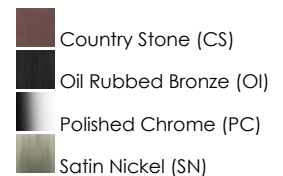

FINISHES OPTION

MATERIAL

Steel

RATINGS

cETLus
Damp Location

ADDITIONAL

INSTALL UP/DOWN: Up/Down
OPERATING TEMPERATURE:
-20°C (-4°F), 40°C (104°F)

Always consult a qualified electrician before installing any lighting product.