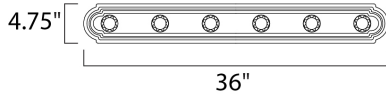

MEASUREMENTS

DIMENSION : 36" W x 4.75" H x 5" Ext
 BACK PLATE : 4" W x 32" H x 2.3" HCO
 HANGING WEIGHT : 2.88 lb

LAMPING

INPUT VOLTAGE : 120V
 BULB : 6 x 60W Incandescent E26 Medium , 360W Total
 BULB INCLUDED : (Not Included)
 DIMMABLE : Yes