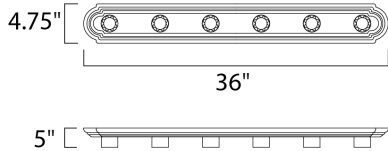

**MEASUREMENTS**

DIMENSION : 36" W x 4.75" H x 5" Ext  
 BACK PLATE : 4" W x 32" H x 2.3" HCO  
 HANGING WEIGHT : 2.88 lb

**LAMPING**

INPUT VOLTAGE : 120V  
 BULB : 6 x 60W Incandescent E26 Medium , 360W Total  
 BULB INCLUDED : (Not Included)  
 DIMMABLE : Yes