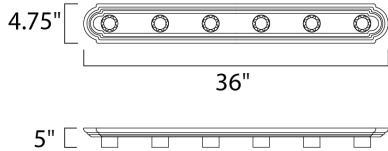

MEASUREMENTS

DIMENSION : 36" W x 4.75" H x 5" Ext
 BACK PLATE : 4" W x 32" H x 2.3" HCO
 HANGING WEIGHT : 2.88 lb

LAMPING

INPUT VOLTAGE : 120V
 BULB : 6 x 60W Incandescent E26 Medium , 360W Total
 BULB INCLUDED : (Not Included)
 DIMMABLE : Yes