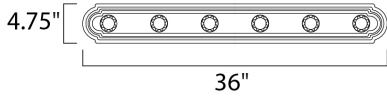

**MEASUREMENTS**

DIMENSION : 36" W x 4.75" H x 5" Ext  
 BACK PLATE : 4" W x 32" H x 2.3" HCO  
 HANGING WEIGHT : 2.88 lb

**LAMPING**

INPUT VOLTAGE : 120V  
 BULB : 6 x 60W Incandescent E26 Medium , 360W Total  
 BULB INCLUDED : (Not Included)  
 DIMMABLE : Yes