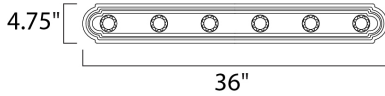

MEASUREMENTS

DIMENSION : 36" W x 4.75" H x 5" Ext
 BACK PLATE : 4" W x 32" H x 2.3" HCO
 HANGING WEIGHT : 2.88 lb

LAMPING

INPUT VOLTAGE : 120V
 BULB : 6 x 60W Incandescent E26 Medium , 360W Total
 BULB INCLUDED : (Not Included)
 DIMMABLE : Yes