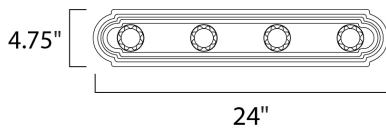

MEASUREMENTS

DIMENSION : 24" W x 4.75" H x 5" Ext
 BACK PLATE : 4.75" W x 24" H x 2.3" HCO
 HANGING WEIGHT : 1.76 lb

LAMPING

INPUT VOLTAGE : 120V
 BULB : 4 x 60W Incandescent E26 Medium , 240W Total
 BULB INCLUDED : (Not Included)
 DIMMABLE : Yes