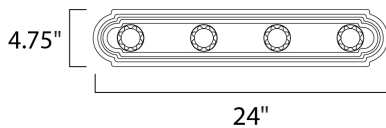

**MEASUREMENTS**

DIMENSION : 24" W x 4.75" H x 5" Ext  
 BACK PLATE : 4.75" W x 24" H x 2.3" HCO  
 HANGING WEIGHT : 1.76 lb

**LAMPING**

INPUT VOLTAGE : 120V  
 BULB : 4 x 60W Incandescent E26 Medium , 240W Total  
 BULB INCLUDED : (Not Included)  
 DIMMABLE : Yes