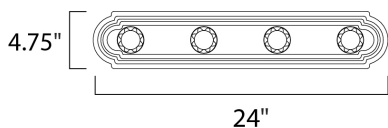

MEASUREMENTS

DIMENSION : 24" W x 4.75" H x 5" Ext
 BACK PLATE : 4.75" W x 24" H x 2.3" HCO
 HANGING WEIGHT : 1.76 lb

LAMPING

INPUT VOLTAGE : 120V
 BULB : 4 x 60W Incandescent E26 Medium , 240W Total
 BULB INCLUDED : (Not Included)
 DIMMABLE : Yes