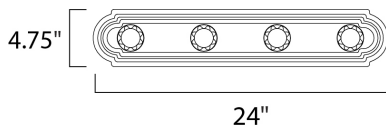

MEASUREMENTS

DIMENSION : 24" W x 4.75" H x 5" Ext
 BACK PLATE : 4.75" W x 24" H x 2.3" HCO
 HANGING WEIGHT : 1.76 lb

LAMPING

INPUT VOLTAGE : 120V
 BULB : 4 x 60W Incandescent E26 Medium , 240W Total
 BULB INCLUDED : (Not Included)
 DIMMABLE : Yes