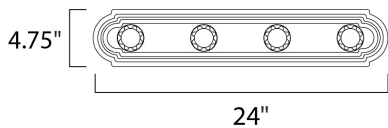

**MEASUREMENTS**

DIMENSION : 24" W x 4.75" H x 5" Ext  
 BACK PLATE : 4.75" W x 24" H x 2.3" HCO  
 HANGING WEIGHT : 1.76 lb

**LAMPING**

INPUT VOLTAGE : 120V  
 BULB : 4 x 60W Incandescent E26 Medium , 240W Total  
 BULB INCLUDED : (Not Included)  
 DIMMABLE : Yes