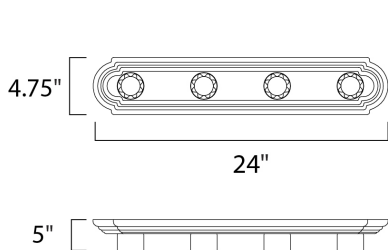

**MEASUREMENTS**

DIMENSION : 24" W x 4.75" H x 5" Ext  
 BACK PLATE : 4.75" W x 24" H x 2.3" HCO  
 HANGING WEIGHT : 1.76 lb

**LAMPING**

INPUT VOLTAGE : 120V  
 BULB : 4 x 60W Incandescent E26 Medium , 240W Total  
 BULB INCLUDED : (Not Included)  
 DIMMABLE : Yes