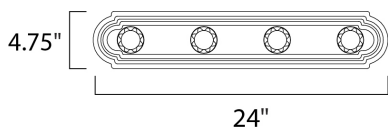

**MEASUREMENTS**

DIMENSION : 24" W x 4.75" H x 5" Ext  
 BACK PLATE : 4.75" W x 24" H x 2.3" HCO  
 HANGING WEIGHT : 1.76 lb

**LAMPING**

INPUT VOLTAGE : 120V  
 BULB : 4 x 60W Incandescent E26 Medium , 240W Total  
 BULB INCLUDED : (Not Included)  
 DIMMABLE : Yes