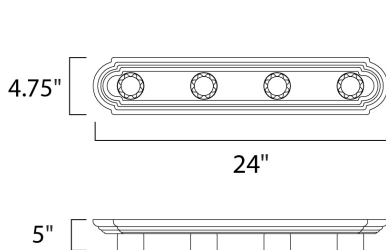

MEASUREMENTS

DIMENSION : 24" W x 4.75" H x 5" Ext
 BACK PLATE : 4.75" W x 24" H x 2.3" HCO
 HANGING WEIGHT : 1.76 lb

LAMPING

INPUT VOLTAGE : 120V
 BULB : 4 x 60W Incandescent E26 Medium , 240W Total
 BULB INCLUDED : (Not Included)
 DIMMABLE : Yes