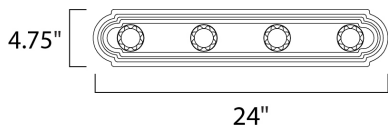

MEASUREMENTS

DIMENSION : 24" W x 4.75" H x 5" Ext
 BACK PLATE : 4.75" W x 24" H x 2.3" HCO
 HANGING WEIGHT : 1.76 lb

LAMPING

INPUT VOLTAGE : 120V
 BULB : 4 x 60W Incandescent E26 Medium , 240W Total
 BULB INCLUDED : (Not Included)
 DIMMABLE : Yes