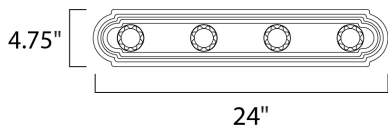

MEASUREMENTS

DIMENSION : 24" W x 4.75" H x 5" Ext
 BACK PLATE : 4.75" W x 24" H x 2.3" HCO
 HANGING WEIGHT : 1.76 lb

LAMPING

INPUT VOLTAGE : 120V
 BULB : 4 x 60W Incandescent E26 Medium , 240W Total
 BULB INCLUDED : (Not Included)
 DIMMABLE : Yes