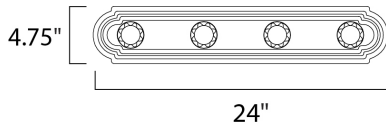

MEASUREMENTS

DIMENSION : 24" W x 4.75" H x 5" Ext
 BACK PLATE : 4.75" W x 24" H x 2.3" HCO
 HANGING WEIGHT : 1.76 lb

LAMPING

INPUT VOLTAGE : 120V
 BULB : 4 x 60W Incandescent E26 Medium , 240W Total
 BULB INCLUDED : (Not Included)
 DIMMABLE : Yes