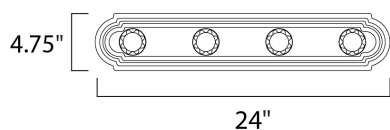

MEASUREMENTS

DIMENSION : 24" W x 4.75" H x 5" Ext
 BACK PLATE : 4.75" W x 24" H x 2.3" HCO
 HANGING WEIGHT : 1.76 lb

LAMPING

INPUT VOLTAGE : 120V
 BULB : 4 x 60W Incandescent E26 Medium , 240W Total
 BULB INCLUDED : (Not Included)
 DIMMABLE : Yes