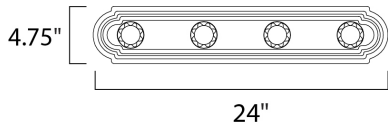

**MEASUREMENTS**

DIMENSION : 24" W x 4.75" H x 5" Ext  
 BACK PLATE : 4.75" W x 24" H x 2.3" HCO  
 HANGING WEIGHT : 1.76 lb

**LAMPING**

INPUT VOLTAGE : 120V  
 BULB : 4 x 60W Incandescent E26 Medium , 240W Total  
 BULB INCLUDED : (Not Included)  
 DIMMABLE : Yes