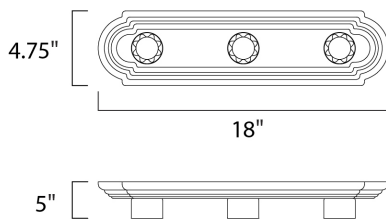

MEASUREMENTS

DIMENSION : 18" W x 4.75" H x 5" Ext
 BACK PLATE : 4" W x 14" H x 2.3" HCO
 HANGING WEIGHT : 1.43 lb

LAMPING

INPUT VOLTAGE : 120V
 BULB : 3 x 60W Incandescent E26 Medium , 180W Total
 BULB INCLUDED : (Not Included)
 DIMMABLE : Yes