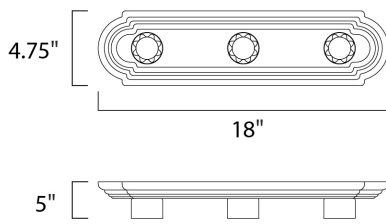

**MEASUREMENTS**

DIMENSION : 18" W x 4.75" H x 5" Ext  
 BACK PLATE : 4" W x 14" H x 2.3" HCO  
 HANGING WEIGHT : 1.43 lb

**LAMPING**

INPUT VOLTAGE : 120V  
 BULB : 3 x 60W Incandescent E26 Medium , 180W Total  
 BULB INCLUDED : (Not Included)  
 DIMMABLE : Yes