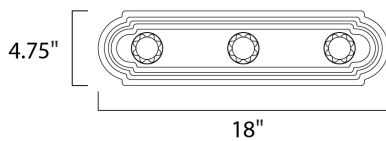

MEASUREMENTS

DIMENSION : 18" W x 4.75" H x 5" Ext
 BACK PLATE : 4" W x 14" H x 2.3" HCO
 HANGING WEIGHT : 1.43 lb

LAMPING

INPUT VOLTAGE : 120V
 BULB : 3 x 60W Incandescent E26 Medium , 180W Total
 BULB INCLUDED : (Not Included)
 DIMMABLE : Yes