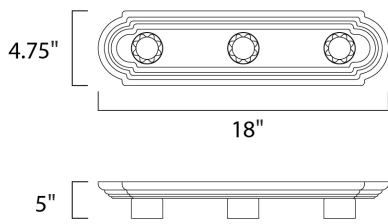

**MEASUREMENTS**

DIMENSION : 18" W x 4.75" H x 5" Ext  
 BACK PLATE : 4" W x 14" H x 2.3" HCO  
 HANGING WEIGHT : 1.43 lb

**LAMPING**

INPUT VOLTAGE : 120V  
 BULB : 3 x 60W Incandescent E26 Medium , 180W Total  
 BULB INCLUDED : (Not Included)  
 DIMMABLE : Yes