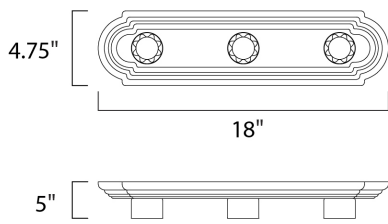

MEASUREMENTS

DIMENSION : 18" W x 4.75" H x 5" Ext
 BACK PLATE : 4" W x 14" H x 2.3" HCO
 HANGING WEIGHT : 1.43 lb

LAMPING

INPUT VOLTAGE : 120V
 BULB : 3 x 60W Incandescent E26 Medium , 180W Total
 BULB INCLUDED : (Not Included)
 DIMMABLE : Yes