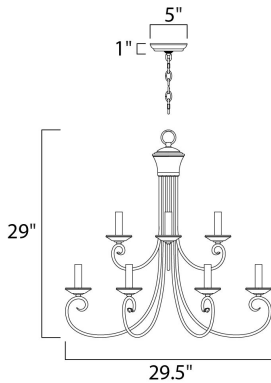

**PRODUCT DESCRIPTION**

Simple yet stylish, this collection is perfect for any decor. Offered in Oil Rubbed Bronze or Satin Nickel finishes.

**MEASUREMENTS**

DIMENSION : 29.5" L x 29.5" W x 29" H  
 MAX OAH : 101" OAH  
 CANOPY : 5" W x 1" H x 5" L  
 HANGING WEIGHT : 9 lb