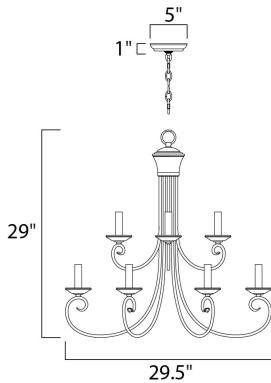

PRODUCT DESCRIPTION

Simple yet stylish, this collection is perfect for any decor. Offered in Oil Rubbed Bronze or Satin Nickel finishes.

MEASUREMENTS

DIMENSION : 29.5" L x 29.5" W x 29" H
 MAX OAH : 101" OAH
 CANOPY : 5" W x 1" H x 5" L
 HANGING WEIGHT : 9 lb

LAMPING

INPUT VOLTAGE : 120V
 BULB : 9 x 60W Incandescent E12 Candelabra , 540W Total
 BULB INCLUDED : (Not Included)
 DIMMABLE : Yes

FINISHES OPTION

-  Oil Rubbed Bronze (OI)
-  Polished Nickel (PN)

MATERIAL