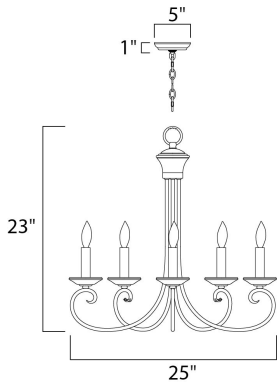

PRODUCT DESCRIPTION

Simple yet stylish, this collection is perfect for any decor. Offered in Oil Rubbed Bronze or Satin Nickel finishes.

MEASUREMENTS

DIMENSION : 25" L x 25" W x 23" H
 MAX OAH : 59" OAH
 CANOPY : 5" W x 1" H x 5" L
 HANGING WEIGHT : 5.95 lb