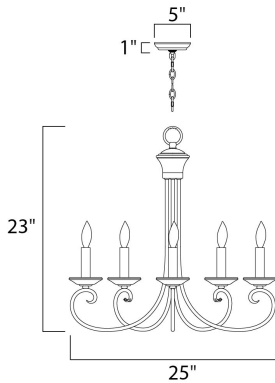

PRODUCT DESCRIPTION

Simple yet stylish, this collection is perfect for any decor. Offered in Oil Rubbed Bronze or Satin Nickel finishes.

MEASUREMENTS

DIMENSION : 25" L x 25" W x 23" H
 MAX OAH : 59" OAH
 CANOPY : 5" W x 1" H x 5" L
 HANGING WEIGHT : 5.95 lb