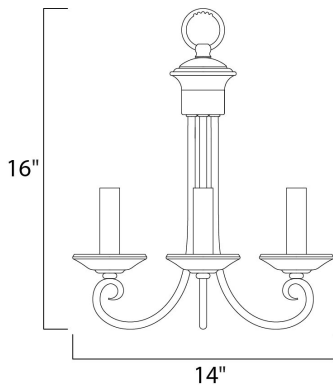

**PRODUCT DESCRIPTION**

Simple yet stylish, this collection is perfect for any decor. Offered in Oil Rubbed Bronze or Satin Nickel finishes.

**MEASUREMENTS**

DIMENSION : 14" L x 14" W x 16" H  
 MAX OAH : 52" OAH  
 CANOPY : 5" W x 1" H x 5" L  
 HANGING WEIGHT : 3.04 lb

**LAMPING**

INPUT VOLTAGE : 120V  
 BULB : 3 x 60W Incandescent E12 Candelabra , 180W Total  
 BULB INCLUDED : (Not Included)  
 DIMMABLE : Yes

**FINISHES OPTION**

-  Oil Rubbed Bronze (OI)
-  Polished Nickel (PN)