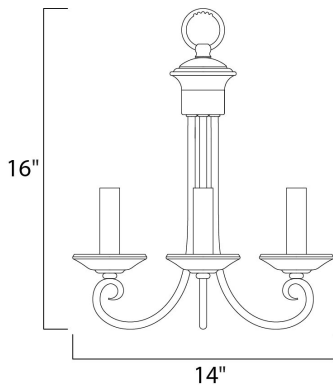

PRODUCT DESCRIPTION

Simple yet stylish, this collection is perfect for any decor. Offered in Oil Rubbed Bronze or Satin Nickel finishes.

MEASUREMENTS

DIMENSION : 14" L x 14" W x 16" H
 MAX OAH : 52" OAH
 CANOPY : 5" W x 1" H x 5" L
 HANGING WEIGHT : 3.04 lb

LAMPING

INPUT VOLTAGE : 120V
 BULB : 3 x 60W Incandescent E12 Candelabra , 180W Total
 BULB INCLUDED : (Not Included)
 DIMMABLE : Yes

FINISHES OPTION

-  Oil Rubbed Bronze (OI)
-  Polished Nickel (PN)

MATERIAL