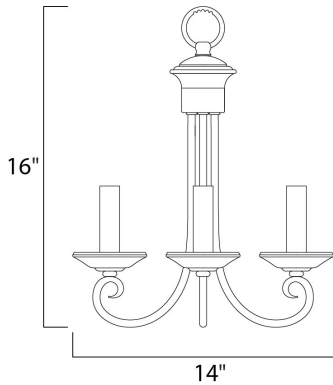

PRODUCT DESCRIPTION

Simple yet stylish, this collection is perfect for any decor. Offered in Oil Rubbed Bronze or Satin Nickel finishes.

MEASUREMENTS

DIMENSION : 14" L x 14" W x 16" H
 MAX OAH : 52" OAH
 CANOPY : 5" W x 1" H x 5" L
 HANGING WEIGHT : 3.04 lb

LAMPING

INPUT VOLTAGE : 120V
 BULB : 3 x 60W Incandescent E12 Candelabra , 180W Total
 BULB INCLUDED : (Not Included)
 DIMMABLE : Yes

FINISHES OPTION

-  Oil Rubbed Bronze (OI)
-  Polished Nickel (PN)

MATERIAL