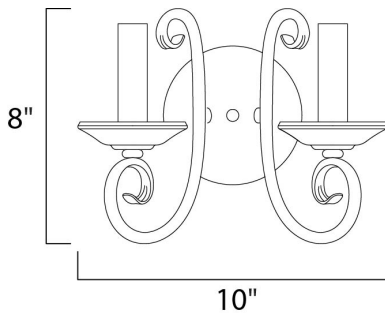

**PRODUCT DESCRIPTION**

Simple yet stylish, this collection is perfect for any decor. Offered in Oil Rubbed Bronze or Satin Nickel finishes.

**MEASUREMENTS**

DIMENSION : 10" W x 8" H x 6" Ext  
 MAX OAH : 5" W x 5" H  
 HANGING WEIGHT : 1.42 lb

**LAMPING**

INPUT VOLTAGE : 120V  
 BULB : 2 x 60W Incandescent E12 Candelabra , 120W Total  
 BULB INCLUDED : (Not Included)  
 DIMMABLE : Yes  
 LIGHTING\_DIRECTION : Up

**FINISHES OPTION**

-  Oil Rubbed Bronze (OI)
-  Polished Nickel (PN)