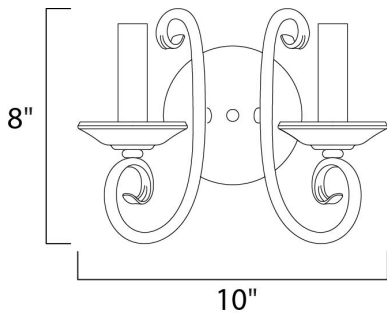

PRODUCT DESCRIPTION

Simple yet stylish, this collection is perfect for any decor. Offered in Oil Rubbed Bronze or Satin Nickel finishes.

MEASUREMENTS

DIMENSION : 10" W x 8" H x 6" Ext
 MAX OAH : 5" W x 5" H
 HANGING WEIGHT : 1.42 lb

LAMPING

INPUT VOLTAGE : 120V
 BULB : 2 x 60W Incandescent E12 Candelabra , 120W Total
 BULB INCLUDED : (Not Included)
 DIMMABLE : Yes
 LIGHTING_DIRECTION : Up

FINISHES OPTION

-  Oil Rubbed Bronze (OI)
-  Polished Nickel (PN)