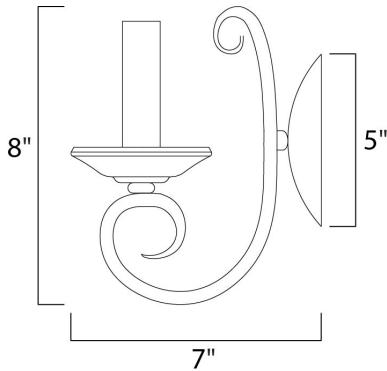

PRODUCT DESCRIPTION

Simple yet stylish, this collection is perfect for any decor. Offered in Oil Rubbed Bronze or Satin Nickel finishes.

MEASUREMENTS

DIMENSION : 5" W x 8" H x 7" Ext
 MAX OAH : 5" W x 5" H
 HANGING WEIGHT : 0.92 lb

LAMPING

INPUT VOLTAGE : 120V
 BULB : 1 x 60W Incandescent E12 Candelabra , 60W Total
 BULB INCLUDED : (Not Included)
 DIMMABLE : Yes
 LIGHTING_DIRECTION : Up

FINISHES OPTION

-  Oil Rubbed Bronze (OI)
-  Polished Nickel (PN)