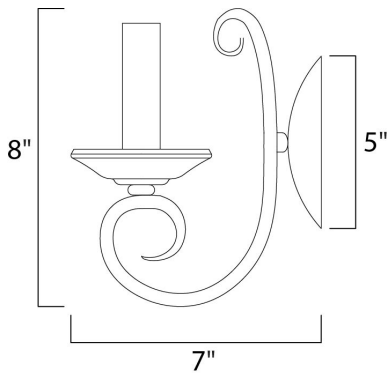

PRODUCT DESCRIPTION

Simple yet stylish, this collection is perfect for any decor. Offered in Oil Rubbed Bronze or Satin Nickel finishes.

MEASUREMENTS

DIMENSION : 5" W x 8" H x 7" Ext
 MAX OAH : 5" W x 5" H
 HANGING WEIGHT : 0.92 lb

LAMPING

INPUT VOLTAGE : 120V
 BULB : 1 x 60W Incandescent E12 Candelabra , 60W Total
 BULB INCLUDED : (Not Included)
 DIMMABLE : Yes
 LIGHTING_DIRECTION : Up

FINISHES OPTION

-  Oil Rubbed Bronze (OI)
-  Polished Nickel (PN)