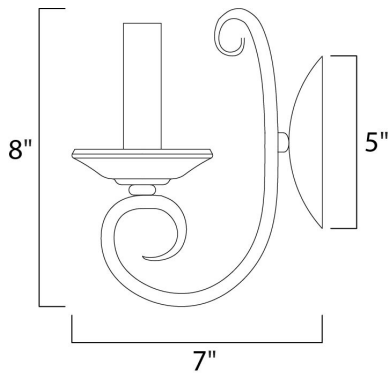

PRODUCT DESCRIPTION

Simple yet stylish, this collection is perfect for any decor. Offered in Oil Rubbed Bronze or Satin Nickel finishes.

MEASUREMENTS

DIMENSION : 5" W x 8" H x 7" Ext
 MAX OAH : 5" W x 5" H
 HANGING WEIGHT : 0.92 lb

LAMPING

INPUT VOLTAGE : 120V
 BULB : 1 x 60W Incandescent E12 Candelabra , 60W Total
 BULB INCLUDED : (Not Included)
 DIMMABLE : Yes
 LIGHTING_DIRECTION : Up

FINISHES OPTION

-  Oil Rubbed Bronze (OI)
-  Polished Nickel (PN)