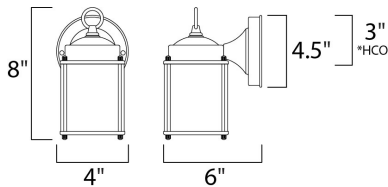

\*height from center of outlet to the top of the fixture

**MEASUREMENTS**

- DIMENSION : 4.5" W x 8" H x 6" Ext
- BACK PLATE : 4.5" W x 4.5" H x 3" HCO
- HANGING WEIGHT : 1.65 lb

**LAMPING**

- INPUT VOLTAGE : 120V
- BULB : 1 x 60W Incandescent E26 Medium , 60W Total
- BULB INCLUDED : (Not Included)
- DIMMABLE : Yes