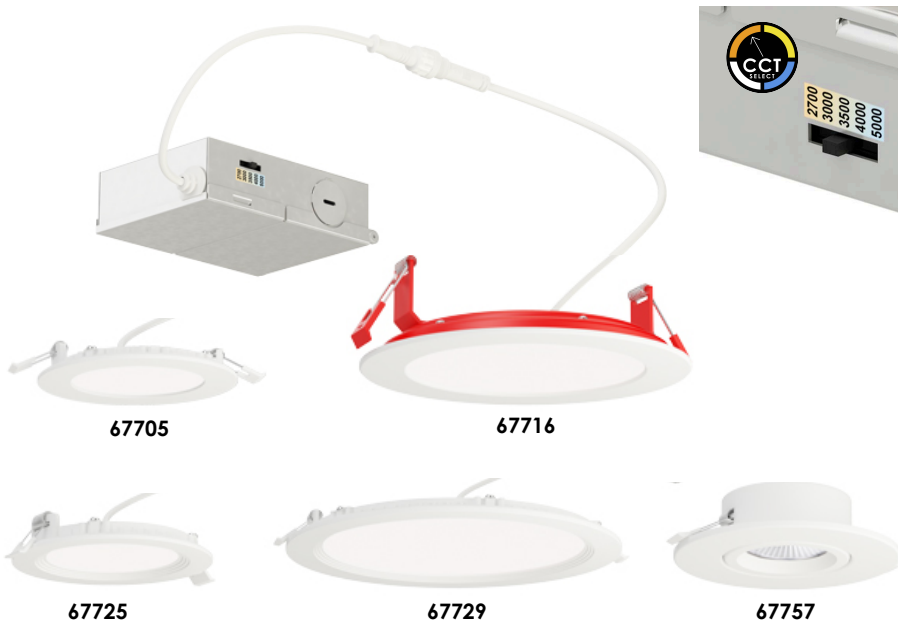

# SLIM | SURFACE MOUNT LED

67705 / 67707 / 67725 / 67727 / 67729 / 67714 / 67716 /  
67755 / 67757 / TRM67704 / TRM67706 / MSC6770AL

Job Name : \_\_\_\_\_  
Job Type : \_\_\_\_\_  
Quantity : \_\_\_\_\_  
Comments : \_\_\_\_\_

## ACCESSORIES

SLIM TRIM RING

7" TRM67706NAB/BK/SN

5" TRM67704BK/SN/NAB

MSC6770AL

Slim Mounting Bracket