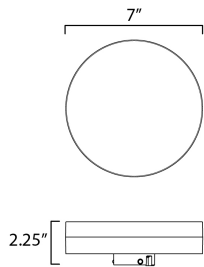

**PRODUCT DESCRIPTION**

**MEASUREMENTS**

DIMENSION : 7" L x 7" W x 1.75" H  
HANGING WEIGHT : 1.45 lb

**LAMPING**

INPUT VOLTAGE : 120V  
LUMENS : 1,350 Rated (900 Del.)  
BULB : 1 x 15W LED PCB Integrated , 15W Total  
BULB INCLUDED : (Integrated)  
DIMMABLE : Bluetooth APP  
CRI : 90 CRI  
COLOR\_TEMP : 2700K-5000KK