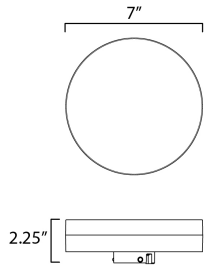

**PRODUCT DESCRIPTION**

**MEASUREMENTS**

DIMENSION : 7" L x 7" W x 1.75" H  
 HANGING WEIGHT : 1.45 lb

**LAMPING**

INPUT VOLTAGE : 120V  
 LUMENS : 1,350 Rated (900 Del.)  
 BULB : 1 x 15W LED PCB Integrated , 15W Total  
 BULB INCLUDED : (Integrated)  
 DIMMABLE : Bluetooth APP  
 CRI : 90 CRI  
 COLOR\_TEMP : 2700K-5000KK