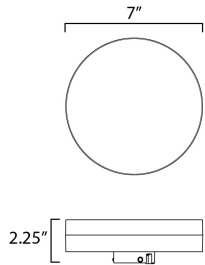

PRODUCT DESCRIPTION

MEASUREMENTS

DIMENSION : 7" L x 7" W x 1.75" H
 HANGING WEIGHT : 1.45 lb

LAMPING

INPUT VOLTAGE : 120V
 LUMENS : 1,350 Rated (900 Del.)
 BULB : 1 x 15W LED PCB Integrated , 15W Total
 BULB INCLUDED : (Integrated)
 DIMMABLE : Bluetooth APP
 CRI : 90 CRI
 COLOR_TEMP : 2700K-5000KK