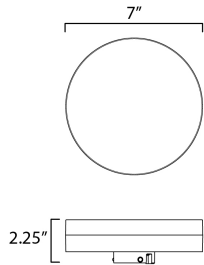

PRODUCT DESCRIPTION

MEASUREMENTS

DIMENSION : 7" L x 7" W x 1.75" H
 HANGING WEIGHT : 1.45 lb

LAMPING

INPUT VOLTAGE : 120V
 LUMENS : 1,350 Rated (900 Del.)
 BULB : 1 x 15W LED PCB Integrated , 15W Total
 BULB INCLUDED : (Integrated)
 DIMMABLE : Bluetooth APP
 CRI : 90 CRI
 COLOR_TEMP : 2700K-5000KK