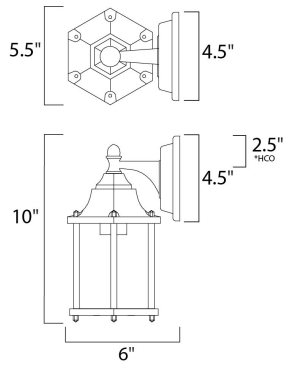

PRODUCT DESCRIPTION

MEASUREMENTS

DIMENSION : 5.5" W x 10" H x 6" Ext
BACK PLATE : 4.5" W x 4.5" H x 2.5" HCO
HANGING WEIGHT : 1.76 lb

LAMPING

INPUT VOLTAGE : 120V
LUMENS : 455 Rated
BULB : 1 x 9W LED E26 Medium , 9W Total
BULB INCLUDED : (Included)
DIMMABLE : Triac CL
CRI : 90+ CRI
COLOR_TEMP : 3000K

FINISHES OPTION

- Black (BK)
- Empire Bronze (EB)
- Rust Patina (RP)

GLASS

Frosted FT

MATERIAL

Die Cast Aluminum

RATINGS

cETLus
Wet Location

ADDITIONAL

RATED LIFE 25000 Hours
OPERATING TEMPERATURE:
-20°C (-4°F), 40°C (104°F)

Always consult a qualified electrician before installing any lighting product.