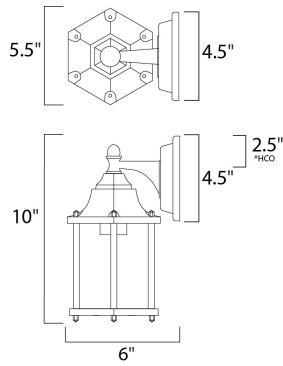

PRODUCT DESCRIPTION

MEASUREMENTS

DIMENSION : 5.5" W x 10" H x 6" Ext
BACK PLATE : 4.5" W x 4.5" H x 2.5" HCO
HANGING WEIGHT : 1.76 lb

LAMPING

INPUT VOLTAGE : 120V
LUMENS : 455 Rated
BULB : 1 x 9W LED E26 Medium , 9W Total
BULB INCLUDED : (Included)
DIMMABLE : Triac CL
CRI : 90+ CRI
COLOR_TEMP : 3000K

FINISHES OPTION

- Black (BK)
- Empire Bronze (EB)
- Rust Patina (RP)

GLASS

Frosted FT

MATERIAL

Die Cast Aluminum

RATINGS

cETLus
Wet Location

ADDITIONAL

RATED LIFE 25000 Hours
OPERATING TEMPERATURE:
-20°C (-4°F), 40°C (104°F)

Always consult a qualified electrician before installing any lighting product.